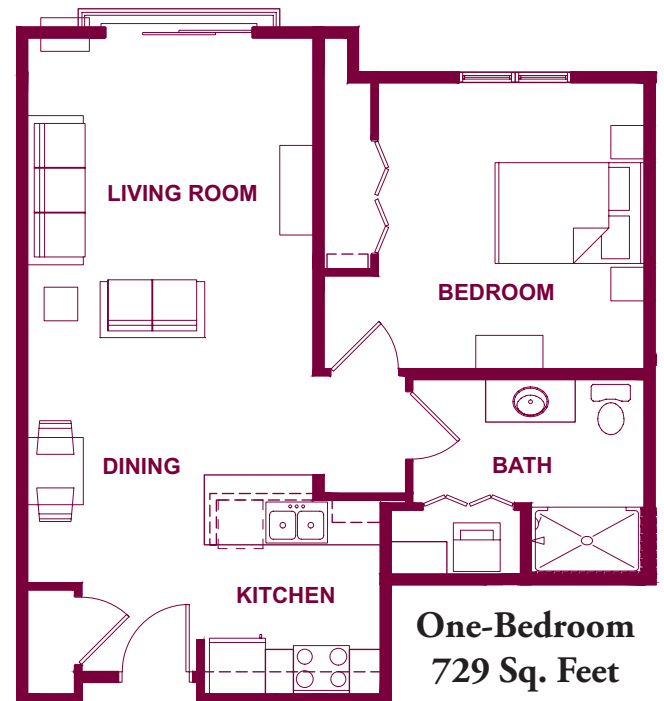

Celebre Place Apartment Floorplans

Celebre Place offers a variety of 1 and 2-bedroom apartment floorplans. Please check for availability.

EQUAL HOUSING OPPORTUNITY

Celebre Place Apartment Floorplans

Celebre Place offers a variety of 1 and 2-bedroom apartment floorplans.
Please check for availability.

**One-Bedroom
695 Sq. Feet**

**One-Bedroom
665 Sq. Feet**

**One-Bedroom
664 Sq. Feet**

**One-Bedroom
645 Sq. Feet**