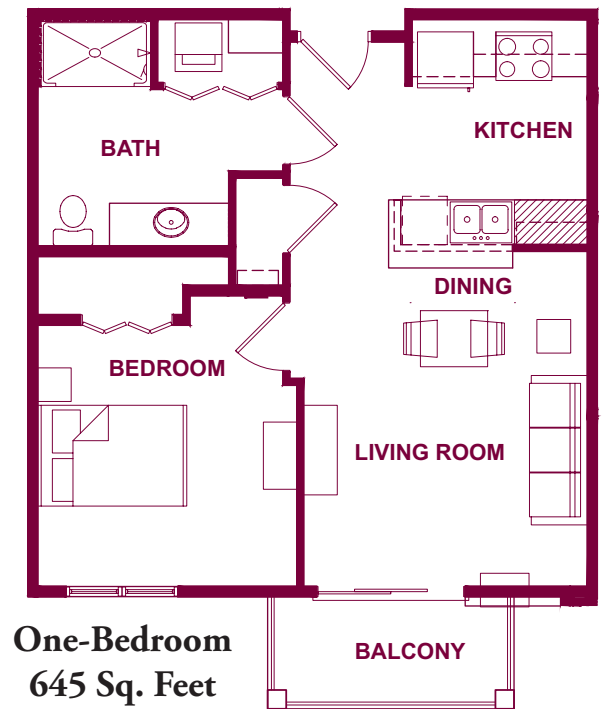

Celebre Place Apartment Floorplans

Celebre Place offers a variety of 1 and 2-bedroom apartment floorplans. Please check for availability.

EQUAL HOUSING OPPORTUNITY

Celebre Place Apartment Floorplans

Celebre Place offers a variety of 1 and 2-bedroom apartment floorplans.
Please check for availability.

**One-Bedroom
695 Sq. Feet**

**One-Bedroom
665 Sq. Feet**

**One-Bedroom
664 Sq. Feet**

**One-Bedroom
645 Sq. Feet**