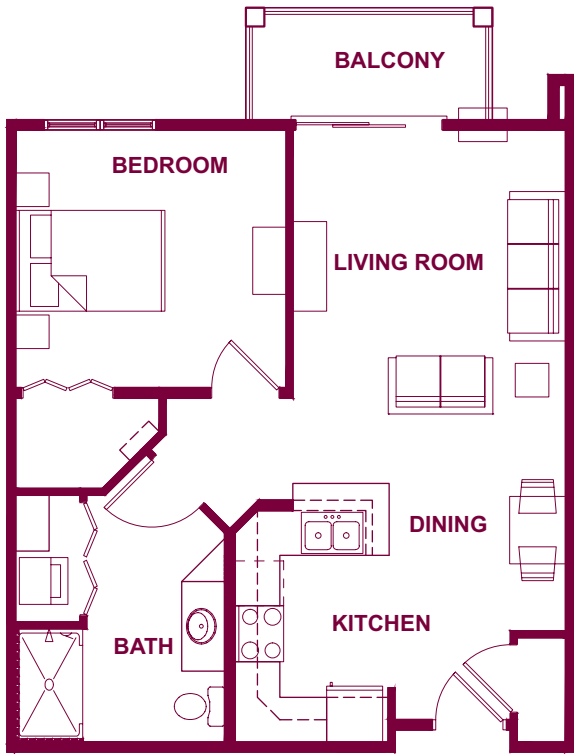

Celebre Place Apartment Floorplans

Celebre Place offers a variety of 1 and 2-bedroom apartment floorplans. Please check for availability.

EQUAL HOUSING OPPORTUNITY

Celebre Place Apartment Floorplans

Celebre Place offers a variety of 1 and 2-bedroom apartment floorplans.
Please check for availability.

**One-Bedroom
695 Sq. Feet**

**One-Bedroom
665 Sq. Feet**

**One-Bedroom
664 Sq. Feet**

**One-Bedroom
645 Sq. Feet**