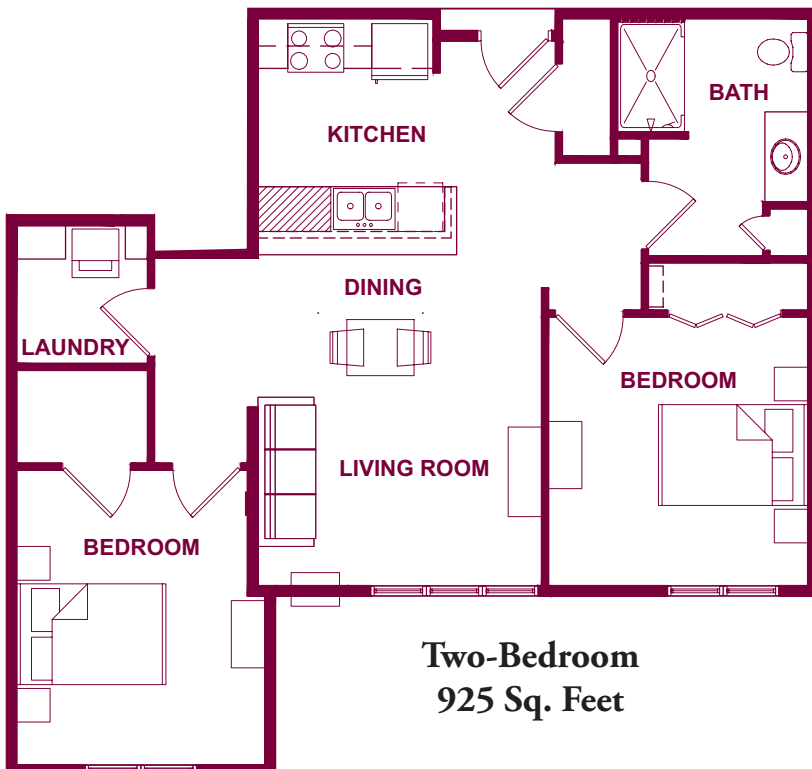

Celebre Place Apartment Floorplans

Celebre Place offers a variety of 1 and 2-bedroom apartment floorplans. Please check for availability.

EQUAL HOUSING OPPORTUNITY

Celebre Place Apartment Floorplans

Celebre Place offers a variety of 1 and 2-bedroom apartment floorplans.
Please check for availability.

**One-Bedroom
695 Sq. Feet**

**One-Bedroom
665 Sq. Feet**

**One-Bedroom
664 Sq. Feet**

**One-Bedroom
645 Sq. Feet**