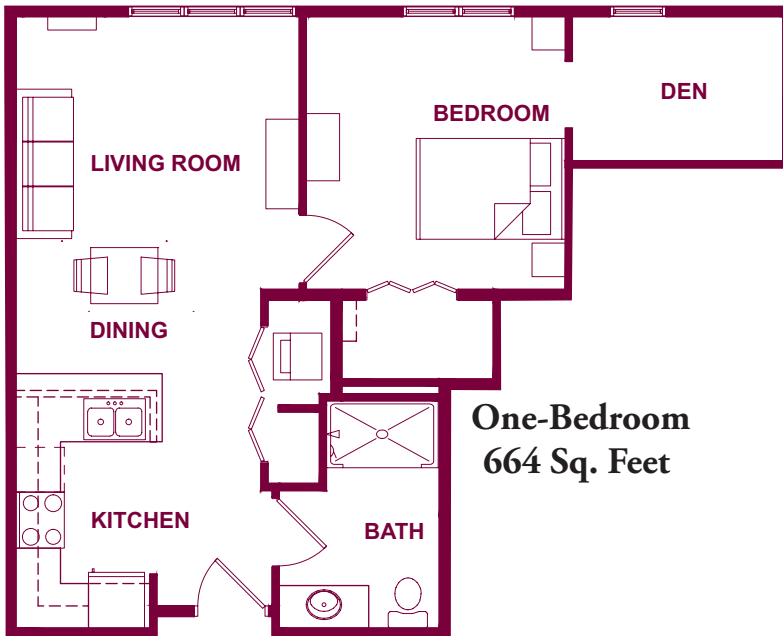

Celebre Place Apartment Floorplans

Celebre Place offers a variety of 1 and 2-bedroom apartment floorplans. Please check for availability.

EQUAL HOUSING OPPORTUNITY

Celebre Place Apartment Floorplans

Celebre Place offers a variety of 1 and 2-bedroom apartment floorplans.
Please check for availability.

**One-Bedroom
695 Sq. Feet**

**One-Bedroom
665 Sq. Feet**

**One-Bedroom
664 Sq. Feet**

**One-Bedroom
645 Sq. Feet**