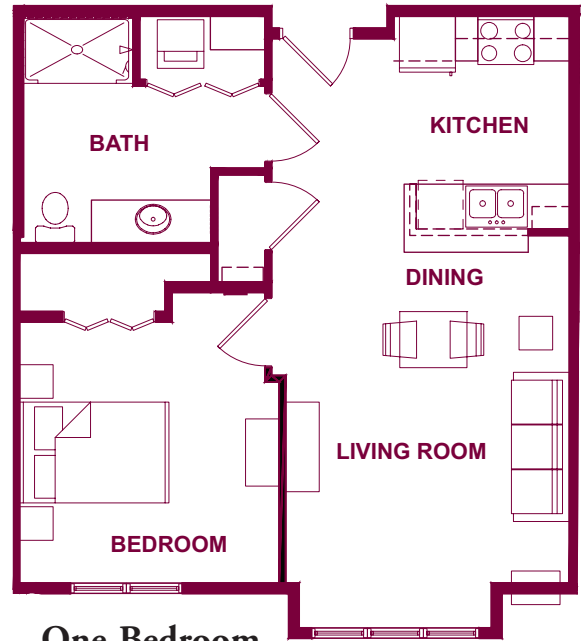

Celebre Place Apartment Floorplans

Celebre Place offers a variety of 1 and 2-bedroom apartment floorplans. Please check for availability.

EQUAL HOUSING OPPORTUNITY

Celebre Place Apartment Floorplans

Celebre Place offers a variety of 1 and 2-bedroom apartment floorplans.
Please check for availability.

**One-Bedroom
695 Sq. Feet**

**One-Bedroom
665 Sq. Feet**

**One-Bedroom
664 Sq. Feet**

**One-Bedroom
645 Sq. Feet**