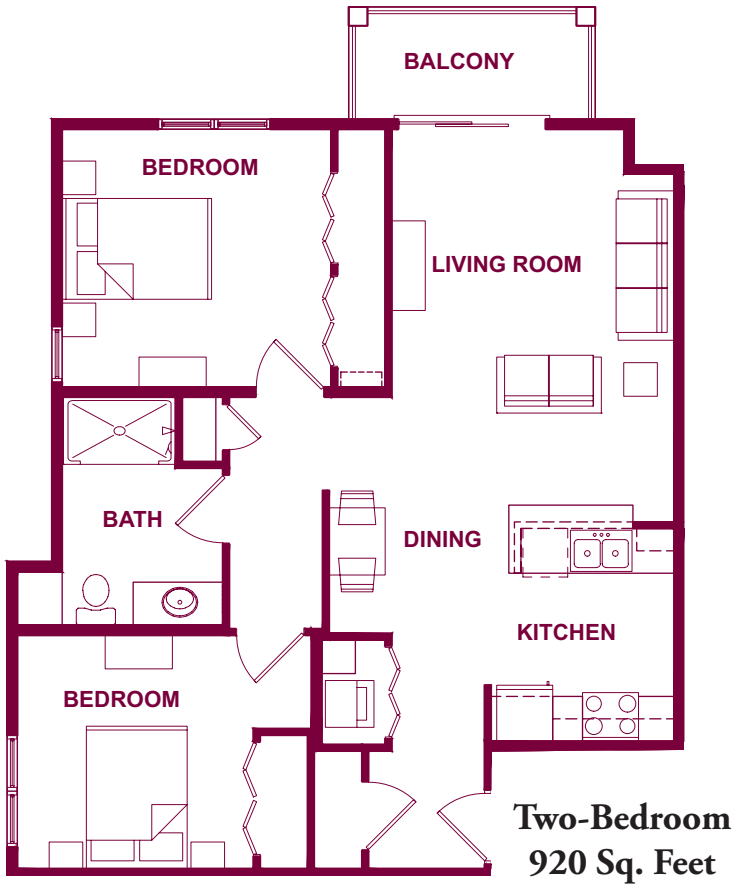

Celebre Place Apartment Floorplans

Celebre Place offers a variety of 1 and 2-bedroom apartment floorplans. Please check for availability.

EQUAL HOUSING OPPORTUNITY

Celebre Place Apartment Floorplans

Celebre Place offers a variety of 1 and 2-bedroom apartment floorplans.
Please check for availability.

**One-Bedroom
695 Sq. Feet**

**One-Bedroom
665 Sq. Feet**

**One-Bedroom
664 Sq. Feet**

**One-Bedroom
645 Sq. Feet**