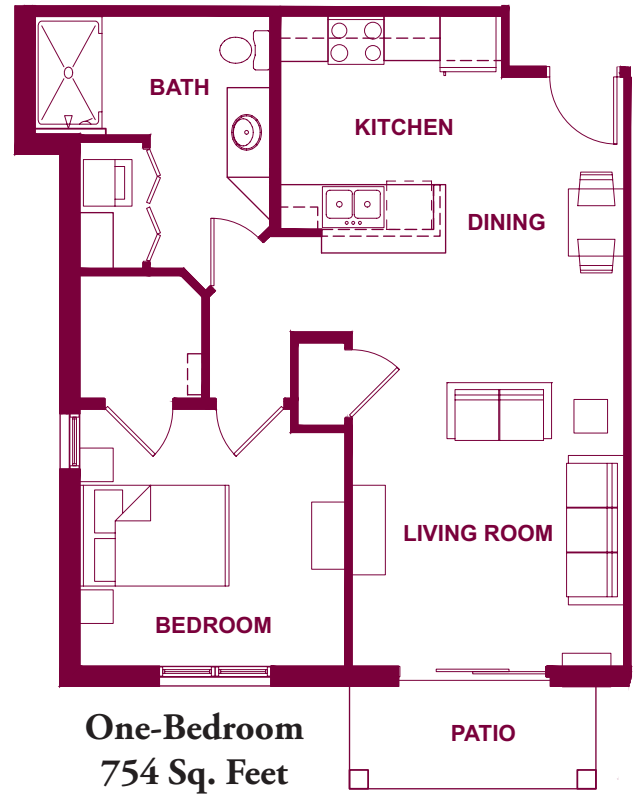

Celebre Place Apartment Floorplans

Celebre Place offers a variety of 1 and 2-bedroom apartment floorplans. Please check for availability.

EQUAL HOUSING OPPORTUNITY

Celebre Place Apartment Floorplans

Celebre Place offers a variety of 1 and 2-bedroom apartment floorplans.
Please check for availability.

**One-Bedroom
695 Sq. Feet**

**One-Bedroom
665 Sq. Feet**

**One-Bedroom
664 Sq. Feet**

**One-Bedroom
645 Sq. Feet**